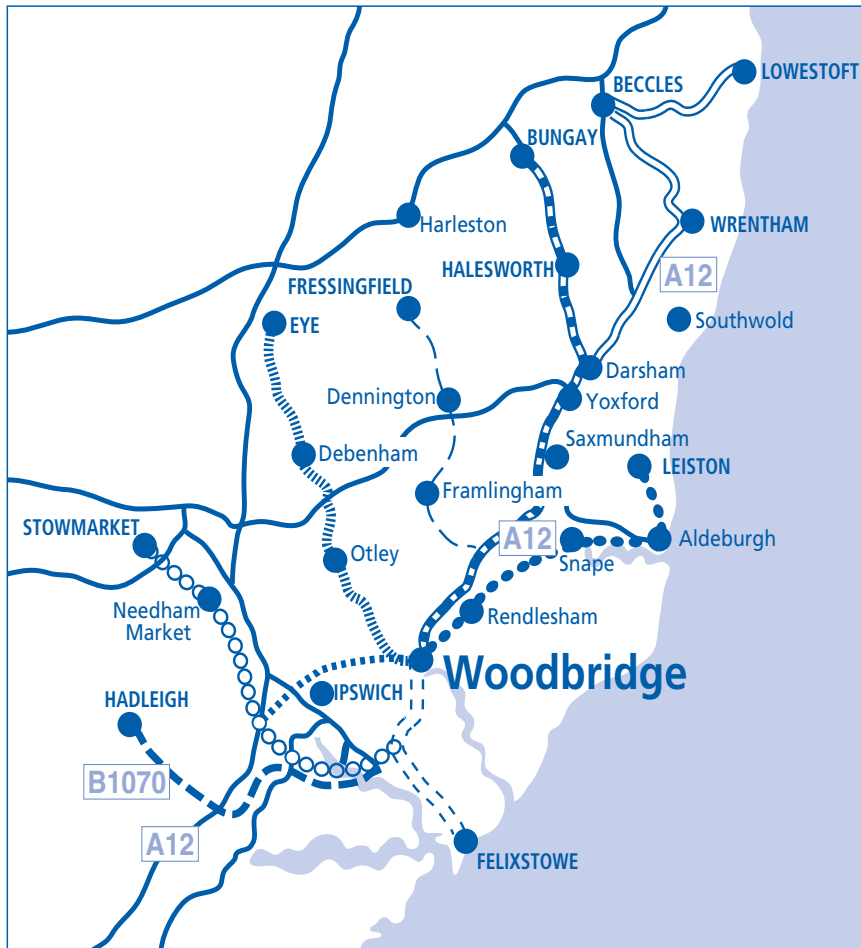

Woodbridge School Bus Routes

IPSWICH

Copdock Tesco
 Anglesea Road
 Ivory Street
 Park Road
 Tuddenham Road
 Kesgrave Bell

HADLEIGH

Hadleigh Bus Station - - - - -
 Raydon
 East Bergholt
 Capel St Mary
 Nacton

EYE

Eye Lambseth Street - - - - -
 Debenham Barclays Bank
 Framsden
 Helmingham
 Otley
 Clopton
 Grundisburgh

STOWMARKET

Stowmarket Tesco oooooo
 Needham Market
 Gt Blakenham
 Bramford
 Sproughton

FRESSINGFIELD

Fressingfield - - - - -
 Ashfield Green
 Dennington
 Framlingham

BECCLES & LOWESTOFT

Lowestoft = = = = =
 Pakefield
 Kessingland
 Ellough
 Henstead
 Wrentham
 Toby's Walk Blythburgh
 Stratford St Andrew
 Little Glemham

All buses stop at Woodbridge School and The Abbey